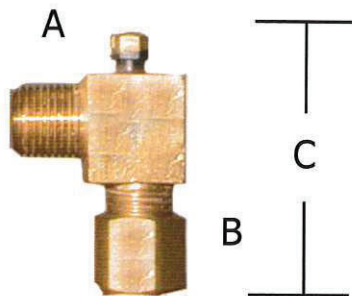

P i l o t V a l v e s

Model Number	A Thread Size	B Thread Size	C Length	Delta C
MV 3800	1/8 MPT	3/16 CC	7/8"	350°
MV 3801	1/8 MPT	1/4 CC	7/8"	350°
MV 3804	1/8 MPT	1/8 CC	7/8"	350°
MV 3811	1/4 CC	1/4 CC	7/8"	350°

Note:

Gas Filters Available on all 3800 Models

CSA, CGA, AGA & IAS Approved

Available with or without Assembled Compression Nut & Sleeve

Model Number	A Thread Size	B Thread Size	C	Delta C
MV 3816	1/8 MPT	3/16 CC	1.000"	350°
MV 3817	1/8 MPT	1/4 CC	1.000"	350°
MV 3818	1/8 MPT	1/8 CC	1.000"	350°
MV 3819	1/8 MPT	1/8 MPT	1.000"	350°

Note:

CSA, CGA, AGA & IAS Approved

Available with or without Assembled Compression Nut & Sleeve

Matchless Valve Company

Call Toll Free: (888) 464-7055

P i l o t V a l v e s

Model Number	A Thread Size	B Thread Size	C Thread Size	D	Delta C
MV 7150-1	1/8 MPT	3/16 CC	1/4 CC	1-1/8"	350°
MV 7150-2	1/8 MPT	1/4 CC	3/16 CC	1-1/8"	350°
MV 7150-3	1/8 MPT	1/4 CC	1/4 CC	1-1/8"	350°
MV 7150-5	1/8 MPT	1/8 CC	1/8 CC	1-1/8"	350°
MV 7150-6	1/8 MPT	3/16 CC	3/16 CC	1-1/8"	350°
MV 7150L-6	1/8 MPT	3/16 CC	3/16 CC	1-3/8"	350°
MV 7150-9	1/8 MPT	1/8 CC	3/16 CC	1-1/8"	350°
MV 7150-10	1/8 MPT	1/4 CC	1/8 CC	1-1/8"	350°
MV 7150-11	1/8 MPT	3/16 CC	1/8 CC	1-1/8"	350°

Notes:

Gas Filters Available on 7150-3, 5 & 6 Models
 CSA, CGA, AGA & IAS Approved
 Available with or without Assembled
 Compression Nut & Sleeve

Model Number	A Thread Size	B Thread Size	C
MV 3707	1/8 MPT	1/4 CC	1"
MV 3708	1/4 CC	1/8 MPT	1"
MV 3710	1/4 CC	1/8 MPT	1-5/16"
MV 3711	1/4 CC	1/8 MPT	13/16"