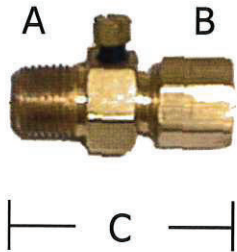

P i l o t V a l v e s

Model Number	A Thread Size	B Thread Size	C Length	Delta C
MV 3800	1/8 MPT	3/16 CC	7/8"	350°
MV 3801	1/8 MPT	1/4 CC	7/8"	350°
MV 3804	1/8 MPT	1/8 CC	7/8"	350°
MV 3811	1/4 CC	1/4 CC	7/8"	350°

Note:

Gas Filters Available on all 3800 Models

CSA, CGA, AGA & IAS Approved

Available with or without Assembled Compression Nut & Sleeve

Model Number	A Thread Size	B Thread Size	C	Delta C
MV 3816	1/8 MPT	3/16 CC	1.000"	350°
MV 3817	1/8 MPT	1/4 CC	1.000"	350°
MV 3818	1/8 MPT	1/8 CC	1.000"	350°
MV 3819	1/8 MPT	1/8 MPT	1.000"	350°

Note:

CSA, CGA, AGA & IAS Approved

Available with or without Assembled Compression Nut & Sleeve

Matchless Valve Company

Call Toll Free: (888) 464-7055

P i l o t V a l v e s

Model Number	A Thread Size	B Thread Size	C Thread Size	D	Delta C
MV 7150-1	1/8 MPT	3/16 CC	1/4 CC	1-1/8"	350°
MV 7150-2	1/8 MPT	1/4 CC	3/16 CC	1-1/8"	350°
MV 7150-3	1/8 MPT	1/4 CC	1/4 CC	1-1/8"	350°
MV 7150-5	1/8 MPT	1/8 CC	1/8 CC	1-1/8"	350°
MV 7150-6	1/8 MPT	3/16 CC	3/16 CC	1-1/8"	350°
MV 7150L-6	1/8 MPT	3/16 CC	3/16 CC	1-3/8"	350°
MV 7150-9	1/8 MPT	1/8 CC	3/16 CC	1-1/8"	350°
MV 7150-10	1/8 MPT	1/4 CC	1/8 CC	1-1/8"	350°
MV 7150-11	1/8 MPT	3/16 CC	1/8 CC	1-1/8"	350°

Notes:

Gas Filters Available on 7150-3, 5 & 6 Models
 CSA, CGA, AGA & IAS Approved
 Available with or without Assembled
 Compression Nut & Sleeve

Model Number	A Thread Size	B Thread Size	C
MV 3707	1/8 MPT	1/4 CC	1"
MV 3708	1/4 CC	1/8 MPT	1"
MV 3710	1/4 CC	1/8 MPT	1-5/16"
MV 3711	1/4 CC	1/8 MPT	13/16"