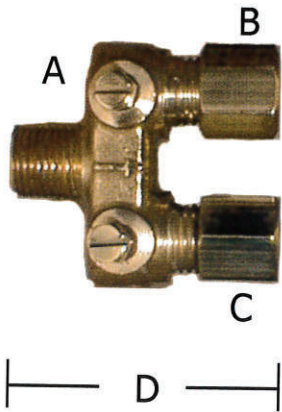

P i l o t V a l v e s

Model Number	A Thread Size	B Thread Size	C Length	Delta C
MV 3800	1/8 MPT	3/16 CC	7/8"	350°
MV 3801	1/8 MPT	1/4 CC	7/8"	350°
MV 3804	1/8 MPT	1/8 CC	7/8"	350°
MV 3811	1/4 CC	1/4 CC	7/8"	350°

Note:

Gas Filters Available on all 3800 Models

CSA, CGA, AGA & IAS Approved

Available with or without Assembled Compression Nut & Sleeve

Model Number	A Thread Size	B Thread Size	C	Delta C
MV 3816	1/8 MPT	3/16 CC	1.000"	350°
MV 3817	1/8 MPT	1/4 CC	1.000"	350°
MV 3818	1/8 MPT	1/8 CC	1.000"	350°
MV 3819	1/8 MPT	1/8 MPT	1.000"	350°

Note:

CSA, CGA, AGA & IAS Approved

Available with or without Assembled Compression Nut & Sleeve

Matchless Valve Company

Call Toll Free: (888) 464-7055

P i l o t V a l v e s

Model Number	A Thread Size	B Thread Size	C Thread Size	D	Delta C
MV 7150-1	1/8 MPT	3/16 CC	1/4 CC	1-1/8"	350°
MV 7150-2	1/8 MPT	1/4 CC	3/16 CC	1-1/8"	350°
MV 7150-3	1/8 MPT	1/4 CC	1/4 CC	1-1/8"	350°
MV 7150-5	1/8 MPT	1/8 CC	1/8 CC	1-1/8"	350°
MV 7150-6	1/8 MPT	3/16 CC	3/16 CC	1-1/8"	350°
MV 7150L-6	1/8 MPT	3/16 CC	3/16 CC	1-3/8"	350°
MV 7150-9	1/8 MPT	1/8 CC	3/16 CC	1-1/8"	350°
MV 7150-10	1/8 MPT	1/4 CC	1/8 CC	1-1/8"	350°
MV 7150-11	1/8 MPT	3/16 CC	1/8 CC	1-1/8"	350°

Notes:

Gas Filters Available on 7150-3, 5 & 6 Models
 CSA, CGA, AGA & IAS Approved
 Available with or without Assembled
 Compression Nut & Sleeve

Model Number	A Thread Size	B Thread Size	C
MV 3707	1/8 MPT	1/4 CC	1"
MV 3708	1/4 CC	1/8 MPT	1"
MV 3710	1/4 CC	1/8 MPT	1-5/16"
MV 3711	1/4 CC	1/8 MPT	13/16"