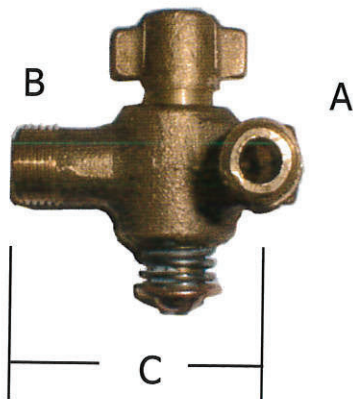

P i l o t V a l v e s

Model Number	A Thread Size	B Thread Size	C Length	Delta C
MV 3800	1/8 MPT	3/16 CC	7/8"	350°
MV 3801	1/8 MPT	1/4 CC	7/8"	350°
MV 3804	1/8 MPT	1/8 CC	7/8"	350°
MV 3811	1/4 CC	1/4 CC	7/8"	350°

Note:

Gas Filters Available on all 3800 Models

CSA, CGA, AGA & IAS Approved

Available with or without Assembled Compression Nut & Sleeve

Model Number	A Thread Size	B Thread Size	C	Delta C
MV 3816	1/8 MPT	3/16 CC	1.000"	350°
MV 3817	1/8 MPT	1/4 CC	1.000"	350°
MV 3818	1/8 MPT	1/8 CC	1.000"	350°
MV 3819	1/8 MPT	1/8 MPT	1.000"	350°

Note:

CSA, CGA, AGA & IAS Approved

Available with or without Assembled Compression Nut & Sleeve

Matchless Valve Company

Call Toll Free: (888) 464-7055

P i l o t V a l v e s

Model Number	A Thread Size	B Thread Size	C Thread Size	D	Delta C
MV 7150-1	1/8 MPT	3/16 CC	1/4 CC	1-1/8"	350°
MV 7150-2	1/8 MPT	1/4 CC	3/16 CC	1-1/8"	350°
MV 7150-3	1/8 MPT	1/4 CC	1/4 CC	1-1/8"	350°
MV 7150-5	1/8 MPT	1/8 CC	1/8 CC	1-1/8"	350°
MV 7150-6	1/8 MPT	3/16 CC	3/16 CC	1-1/8"	350°
MV 7150L-6	1/8 MPT	3/16 CC	3/16 CC	1-3/8"	350°
MV 7150-9	1/8 MPT	1/8 CC	3/16 CC	1-1/8"	350°
MV 7150-10	1/8 MPT	1/4 CC	1/8 CC	1-1/8"	350°
MV 7150-11	1/8 MPT	3/16 CC	1/8 CC	1-1/8"	350°

Notes:

Gas Filters Available on 7150-3, 5 & 6 Models
 CSA, CGA, AGA & IAS Approved
 Available with or without Assembled
 Compression Nut & Sleeve

Model Number	A Thread Size	B Thread Size	C
MV 3707	1/8 MPT	1/4 CC	1"
MV 3708	1/4 CC	1/8 MPT	1"
MV 3710	1/4 CC	1/8 MPT	1-5/16"
MV 3711	1/4 CC	1/8 MPT	13/16"