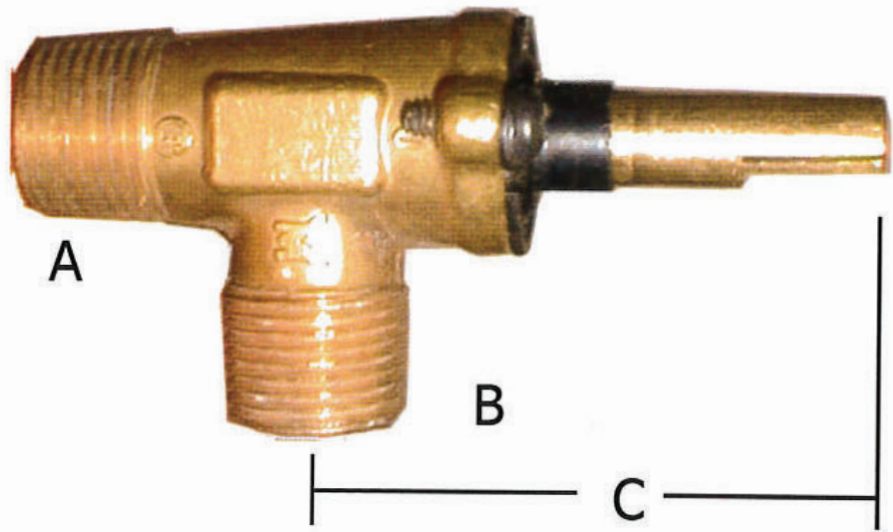

# Locking Fireplace Valves

**Notes:**  
 CSA, CGA, AGA & IAS Approved

Model Number	A Thread Size	B Thread Size	C
MV 4903-L9-1 HI-LOW	3/8 MPT	3/8 MPT w/ 11/32-32 tap	1-1/16
MV 4903-L9-2 OFF-ON	3/8 MPT	3/8 MPT w/ 11/32-32 tap	1-1/16