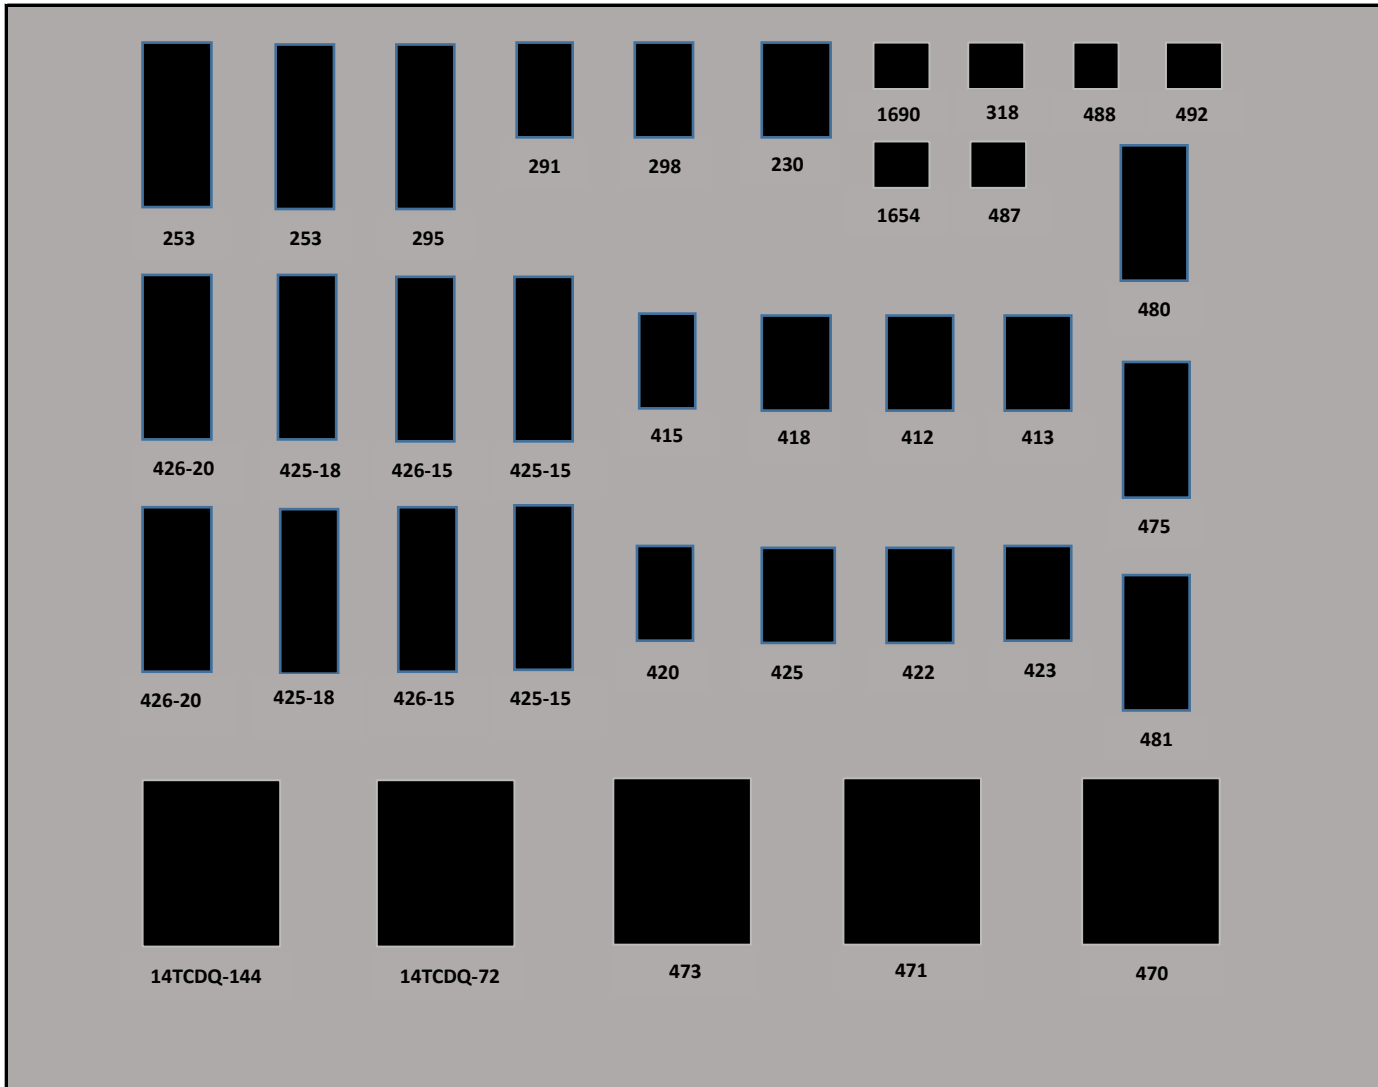

4' PLAN O GRAM

4' Plan O Gram

QTY

4' Plan O Gram

QTY

MEGR-253P

4

ME415P

2

MEGR-295P

2

ME418P

2

MEGR-291P

2

ME412P

2

MEGR-298P

2

ME413P

2

MEGR-230P

2

ME475P

2

ME1690P

2

ME420P

2

ME318P

2

ME425P

2

ME488P

2

ME422P

2

ME492P

2

ME423P

2

ME1654P

2

ME481P

2

ME487P

2

MER14TCQD-144P

2

ME480P

2

MER14TCQD-72P

2

MER426-20P

4

MER473

1

MER425-18P

4

MER471

1

MER426-15P

4

MER470

1

MER425-15P

4